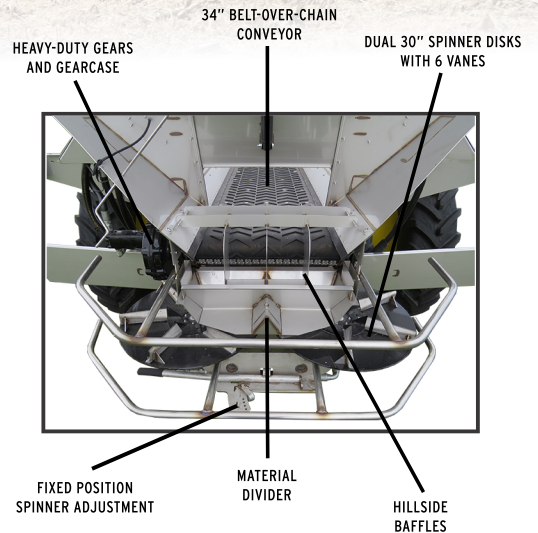

## PRO-FORCE™ DRY SPREADERS

**DRY SPREADER**  
WITH PULL-TYPE UNDERCARRIAGE

The **Unverferth Pro Force®** dry spreader easily handles dry fertilizer, lime, gypsum, compost, poultry litter and cover crop seed. With operator-friendly innovations, top-of-the-line performance and heavy-duty components, it can spread up to four products at the same time with variable rate control. These features and range of sizes make the Pro-Force spreader the ideal match for commercial applicators, professional producers and farming operations of all sizes.